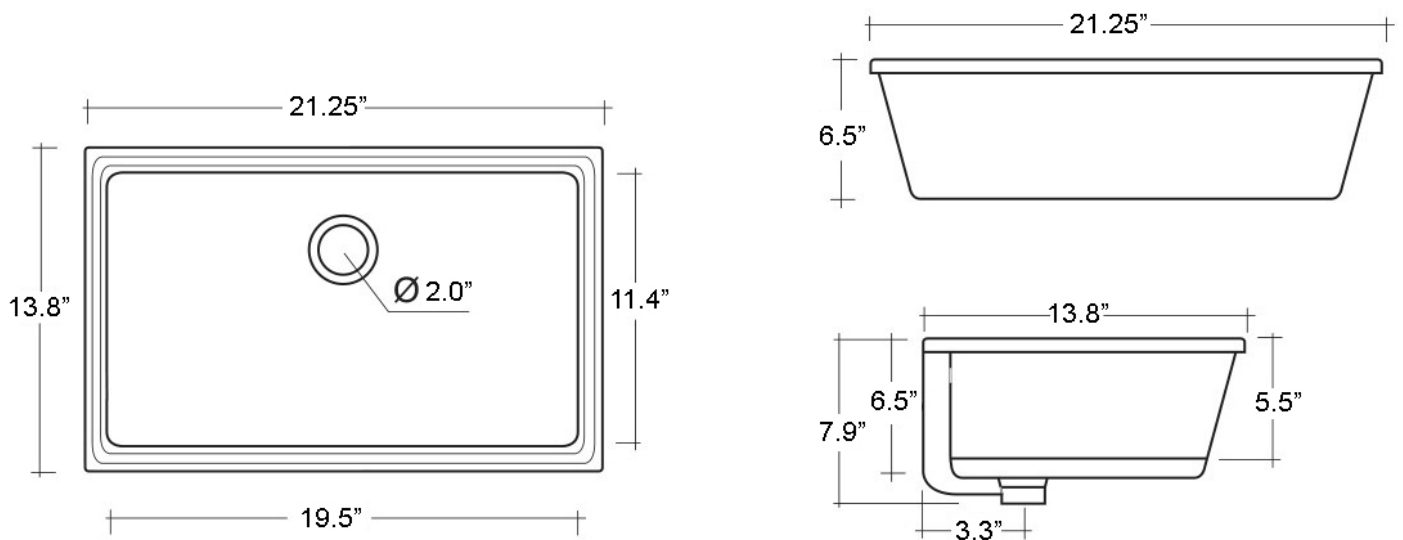

Features

- Ceramic
- With overflow
- Under-mount installation
- Without faucet hole

City 54.35

SKU# | Option:

-City 54.35 | White

<p>Collection City</p>	<p>Model City 54.35</p>	<p>Dimensions Metric <i>1 inch = 2.54 cm</i> <i>1 inch = 25.4 mm</i></p>	 <p>1051 Lea Drive - Collegeville, PA 19426 Tel. 215 513 9400 - Fax 610 831 0215 www.ws bathcollections.com - info@ws bathcollectins.com</p>
-----------------------------------	--------------------------------------	--	---

Collection
City

Model |
City 54.35

Dimensions Metric

1 inch = 2.54 cm
1 inch = 25.4 mm

WS[®]
BATH
COLLECTIONS

1051 Lea Drive - Collegeville, PA 19426
Tel. 215 513 9400 - Fax 610 831 0215
www.ws bathcollections.com - info@ws bathcollections.com

MOUNTING HARDWARE

Wall-mount installation

Vessel/ countertop installation

Bolts

Silicone (*optional*)

Collection
City

Model |
City 54.35

Dimensions Metric

1 inch = 2.54 cm
1 inch = 25.4 mm

WS[®]
BATH
COLLECTIONS

1051 Lea Drive - Collegeville, PA 19426
Tel. 215 513 9400 - Fax 610 831 0215

www.ws bathcollections.com - info@ws bathcollections.com